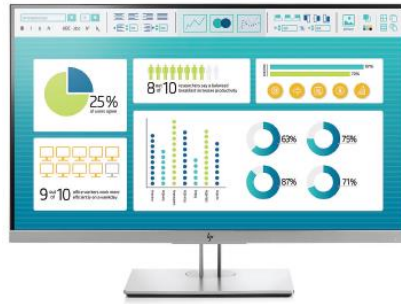

[\(click here to open forms web page\)](#)

22" Standard Monitor \$145.00*

ADS stock item

Style meets substance in a strikingly modern business display crafted for optimal viewing, productivity, and ergonomics. This 21.5-inch Monitor has a 3-sided micro-edge bezel for seamless multi-display tiling and 4-way adjustability so you can comfortably power through your day.

Style meets substance in a strikingly modern business display crafted for optimal viewing, productivity, and ergonomics. This 24-inch Monitor has a 3-sided micro-edge bezel for seamless multi-display tiling and 4-way adjustability, so you can comfortably power through your day.

Display Type	IPS with LED-Backlight
Screen Size	24" / Micro-Edge Bezel
Contrast Ratio	1000:1 Static / 5000000:1 Dynamic
Response Time	5ms on/off
Viewing Angle	178° Vertical / 178° Horizontal
Native Resolution	1920 x 1080 @60Hz
Input Signal	VGA, DisplayPort, HDMI
Connectors	3 USB 3.0 (Two downstream, one upstream)
User Controls	Menu; (" - "); (" + ") / Input Control; Exit/Auto; Power
Ergonomic Features	Tilt: -5 to +25°; Swivel: 45°; Height: 5.9"; Pivot rotation: 90°
Cables Included	VGA Cable, DisplayPort Cable, USB Cable, Power Cord
Dimensions w/Stand	20.94"(W) x 8.43"(D) x 18.83"(H)
Mounting Options	Conforms to Mounting Interface Standard defined by VESA
Weight	Approximate 14 lbs.
Environmental	Arsenic-free display glass; Mercury-free display backlights
Energy Efficiency	EPEAT® Gold; ENERGY STAR® certified
Warranty	3 Years Parts and Labor

27" Standard Monitor \$260.00*

ADS special order item

Style meets substance in a strikingly modern business display crafted for optimal viewing, productivity, and ergonomics. This 27-inch monitor has a 3-sided micro-edge bezel for seamless multi-display tiling and 4-way adjustability so you can comfortably power through your day.